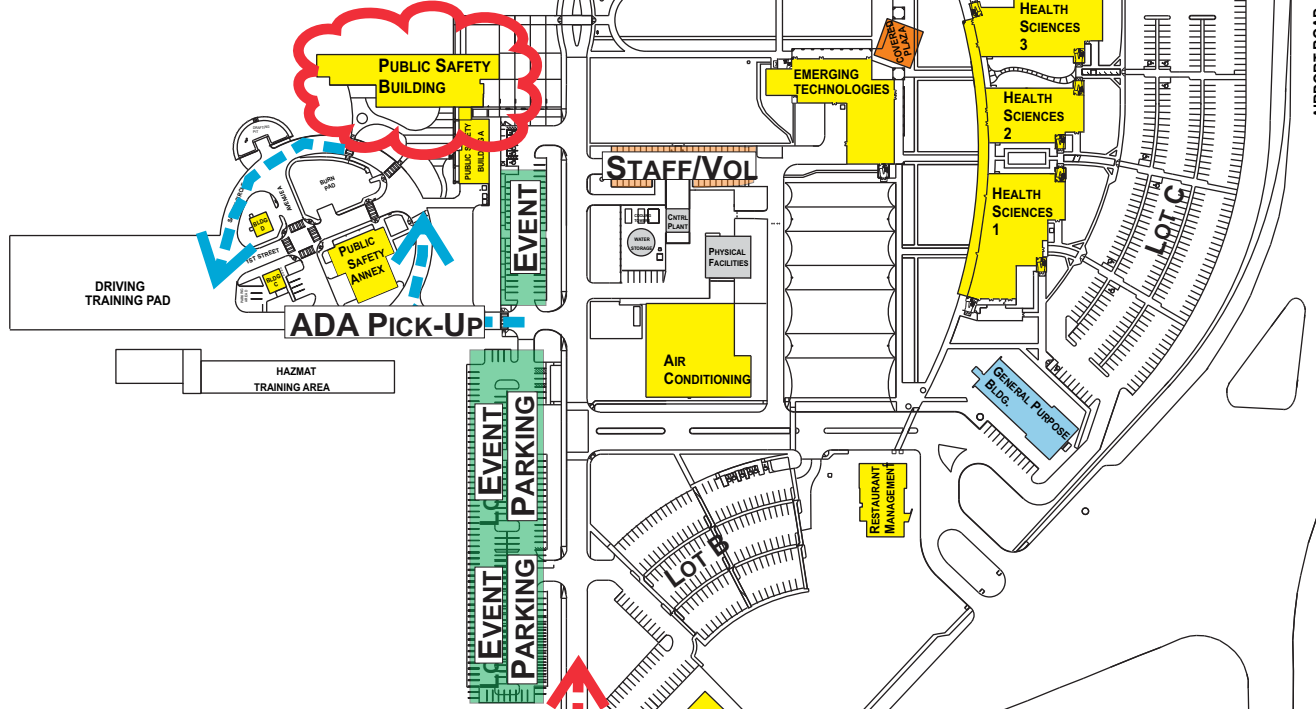

# DEL MAR COLLEGE WEST CAMPUS

Not to Scale - 3/10

SANTA ELENA ST

## LOCATION OF EVENT

### BUILDING KEY

- ACADEMIC BUILDING
- SUPPORT BUILDING
- FACILITIES/MAINTENANCE BUILDING

Dreams. Delivered.

EHS & RM OFFICE