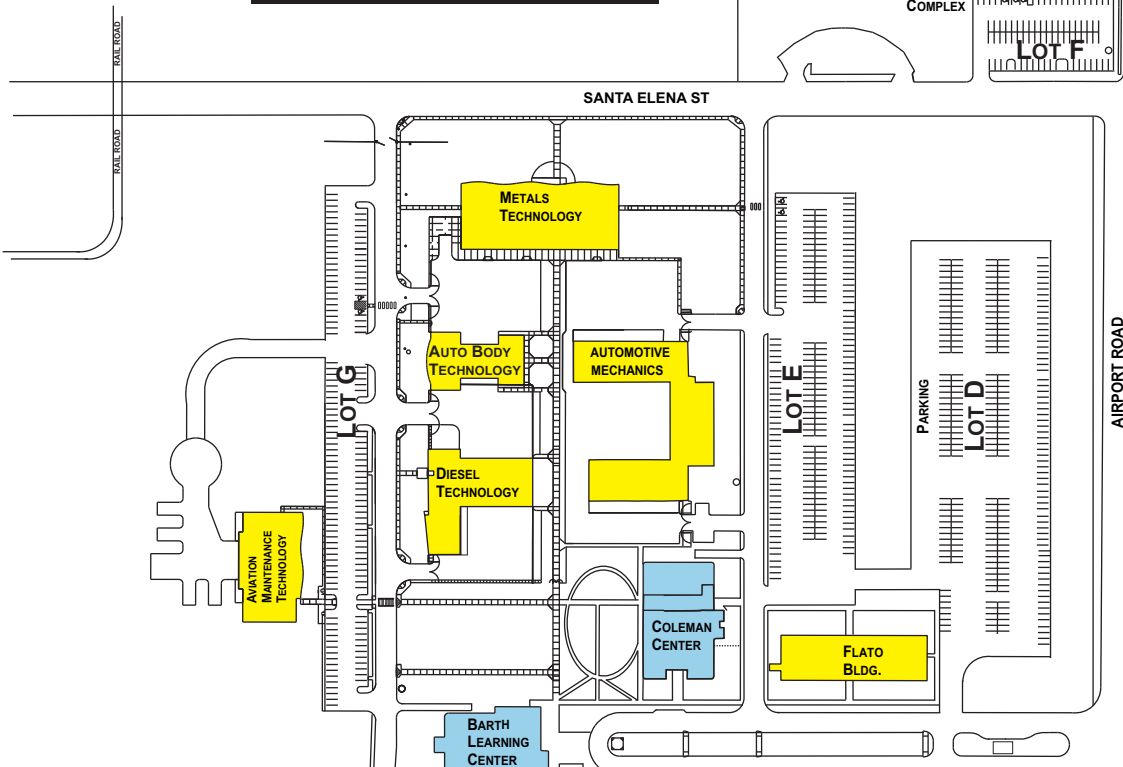

# DEL MAR COLLEGE WEST CAMPUS

Not to Scale - 3/10

SANTA ELENA ST

## LOCATION OF EVENT

### BUILDING KEY

- ACADEMIC BUILDING
- SUPPORT BUILDING
- FACILITIES/MAINTENANCE BUILDING

Dreams. Delivered.

EHS & RM OFFICE